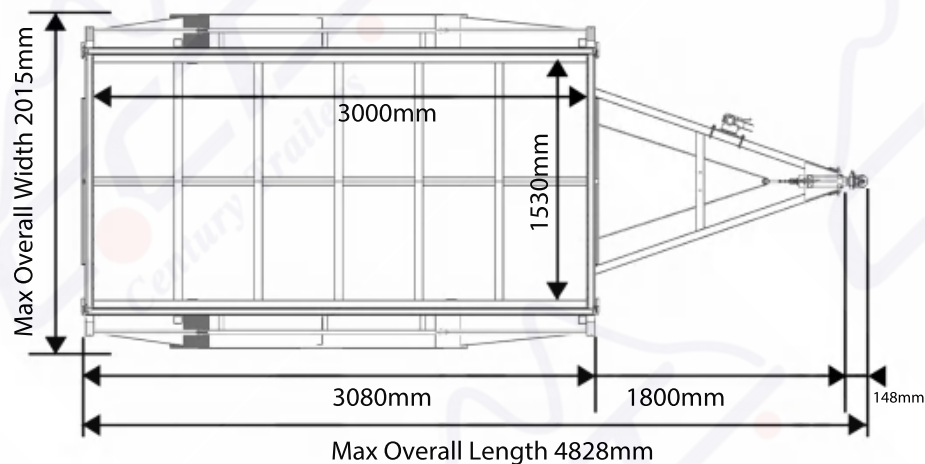

Top view

Side view