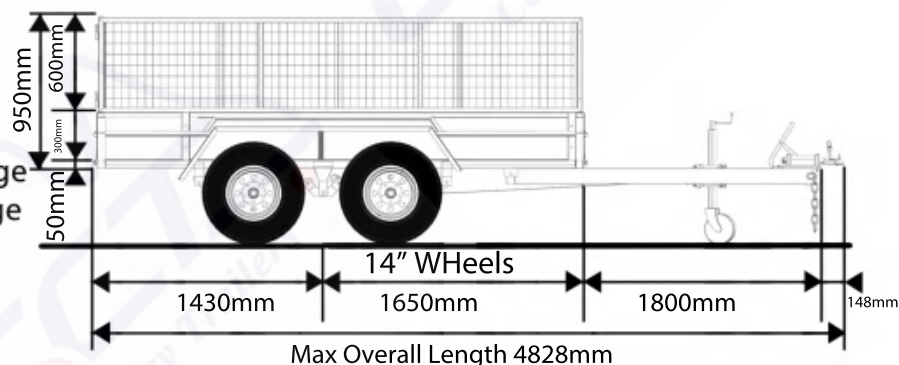

## Specifications:

- ATM: 2000kg
- Tare: 580kg
- Capacity: 1420kg
- Internal Trailer Size: 3000mm x 1530mm x 300mm
- Side: 300mm High, Fully Welded
- Drawbar: 1900mm, 100mmx50mm RHS
- Hot Dipped Galvanised
- Fully Welded Body & Chassis
- Removable Front and Rear Drop Down Gates
- Welded Ladder Racks Holders
- 2 Heavy Duty Locking Points On Drawbar
- Flooring: Checker Plate Floor
- Tie Down Rails All Around
- 50mm x 50mm SHS Reinforced Under Floor (From Left To Right & Front To Back)
- Fully Step-up Platforms On Both Sides
- Axle: Dual Axle, 50mm Round Solid
- Brake: Mechanic/ Electric
- Springs: 60mm 6 Leaf 6mm Rocker Roller
- Wheel Size: 14"
- Tyre Size: 185/14
- Coupling: 50mm 2000kg Over-ride
- Jockey Wheel: 8" Swing up
- Light: Tail Light, LED
- Plug: 7 Pin, Flat/ Small Round/ Big Round
- 1 Year Limited Warranty

**Top view**

**Side view**