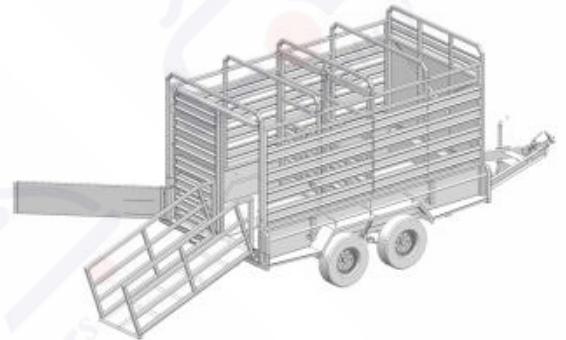

PH 07-3195 0404

706 Beaudesert Road, Rocklea 4106

sales@centurytrailers.com.au

Trading Hours: Mon - Fri: 9:00 am - 5:00 pm Saturday: 9:00 am - 1:00pm

12x6 Cattle Tandem Box Trailer 3500kg

Specifications:

- ATM: 3500kg
- Tare: 1330kg
- Capacity: 2170kg
- Internal Trailer Size: 3505mm x 1830mm x 1833mm
- Drawbar: 1900mm, 120mm x 52mm Structure C Chanel
- Hot Dipped Galvanised
- Fully Welded Body & Chassis
- 2m multi-functional ramps With Two Rails
- Removable Crate Cage
- Removable Front & Rear Gates
- Flooring: Checker Plate Floor
- Tie Down Rails
- Axle: Dual Axle, 50mm Round Solid Axle
- Brake: 12" Electric Drum On Four Wheels
- Springs: 60mm 7 Leaf 7mm Rocker Roller
- Wheel Size: 15"
- Tyre Size: 195/R15C
- Coupling: 50mm 3500kg
- Jockey Wheel: 8" Swing up
- Light: 12V-24V, LED
- Plug: 7 Pin, Flat/ Small Round/ Big Round
- 1 Year Limited Warranty

Optional Extras/ Upgrades:

- Spare Wheel
- Mounting Spare Wheel Holder

Top view

Side view