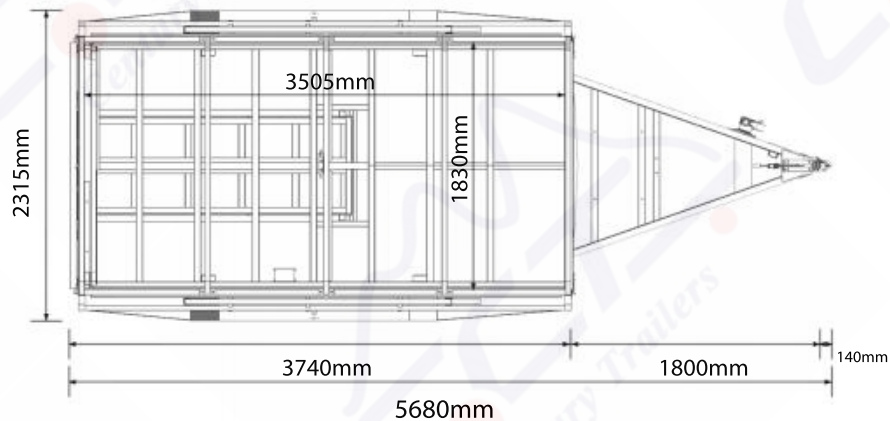

PH 07-3195 0404

706 Beaudesert Road, Rocklea 4106

sales@centurytrailers.com.au

Trading Hours: Mon - Fri: 9:00 am - 5:00 pm Saturday: 9:00 am - 1:00pm

12x6 Cattle Tandem Box Trailer 3500kg

Specifications:

- ATM: 3500kg
- Tare: 1330kg
- Capacity: 2170kg
- Internal Trailer Size: 3505mm x 1830mm x 1833mm
- Drawbar: 1900mm, 120mm x 52mm Structure C Chanel
- Hot Dipped Galvanised
- Fully Welded Body & Chassis
- 2m multi-functional ramps With Two Rails
- Removable Crate Cage
- Removable Front & Rear Gates
- Flooring: Checker Plate Floor
- Tie Down Rails
- Axle: Dual Axle, 50mm Round Solid Axle
- Brake: 12" Electric Drum On Four Wheels
- Springs: 60mm 7 Leaf 7mm Rocker Roller
- Wheel Size: 15"
- Tyre Size: 195/R15C
- Coupling: 50mm 3500kg
- Jockey Wheel: 8" Swing up
- Light: 12V-24V, LED
- Plug: 7 Pin, Flat/ Small Round/ Big Round
- 1 Year Limited Warranty

Optional Extras/ Upgrades:

- Spare Wheel
- Mounting Spare Wheel Holder

Top view

Side view