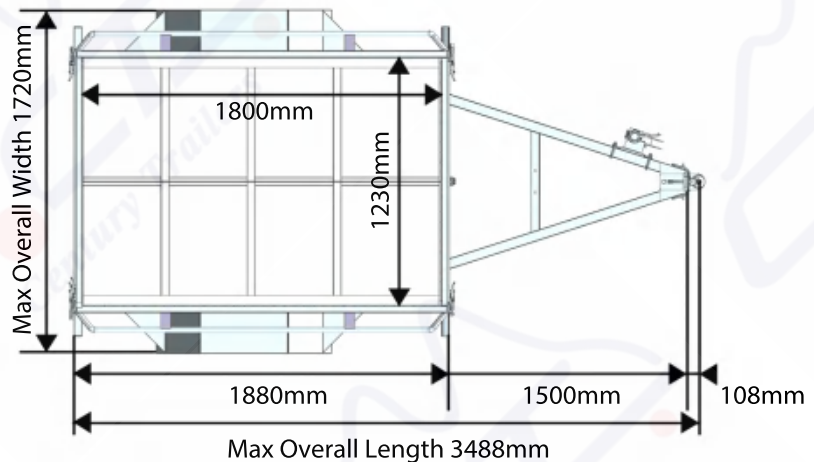

### Specifications:

- ATM: 750kg
- Tare: 275kg(Exclude cage)
- Capacity: 475kg
- Internal Trailer Size:  
1800mm x 1230mm x 300mm
- Side: 300mm High, Fully Welded
- Drawbar: 1600mm, 70mmx50mm RHS
- Hot Dipped Galvanised
- Fully Welded Body & Chassis
- Removable Front and Rear Drop Down Gates
- Welded Ladder Racks Holders
- 4 Locking Points On Drawbar
- Flooring: Checker Plate Floor
- Tie Down Rails All Around
- Better Structure Support  
50mm x 50mm SHS Support Beams  
From Left To Right & 40mm x 40mm SHS  
Support Beams From Front To Back
- Step-up Platforms On Both Sides
- Axle: Single Axle, 40mm Round Solid Axle
- Brake: None
- Springs: 45mm 5 Leaf 6mm Eye To Eye
- Wheel Size: 13"
- Tyre Size: 165/13
- Coupling: 50mm 2000kg
- Jockey Wheel: 6" Swing up
- Light: Tail Light, LED
- Plug: 7 Pin, Flat/ Small Round/ Big Round
- 1 Year Limited Warranty

**Top view**

**Side view**