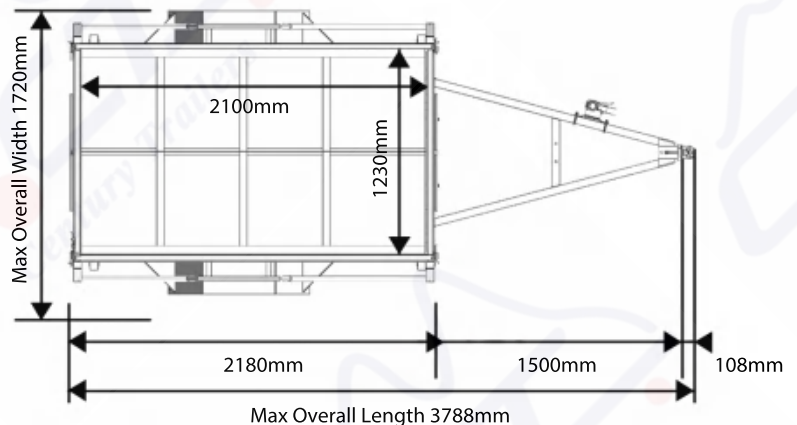

- ATM: 750kg
- Tare: 290kg(Exclude cage)
- Capacity: 460kg
- Internal Trailer Size:
2100mm x 1230mm x 300mm
- Side: 300mm High, Fully Welded
- Drawbar: 1600mm, 70mmx50mm RHS
- Hot Dipped Galvanised
- Fully Welded Body & Chassis
- Removable Front and Rear Drop Down Gates
- Welded Ladder Racks Holders
- 4 Locking Points On Drawbar
- Flooring: Checker Plate Floor
- Tie Down Rails All Around
- Better Structure Support
50mm x 50mm SHS Support Beams
From Left To Right & 40mm x 40mm SHS
Support Beams From Front To Back
- Step-up Platforms On Both Sides
- Axle: Single Axle, 40mm Round Solid Axle
- Brake: None
- Springs: 45mm 5 Leaf 6mm Eye To Eye
- Wheel Size: 13"
- Tyre Size: 165/13
- Coupling: 50mm 2000kg
- Jockey Wheel: 6" Swing up
- Light: Tail Light, LED
- Plug: 7 Pin, Flat/ Small Round/ Big Round
- 1 Year Limited Warranty

Top view

Side view