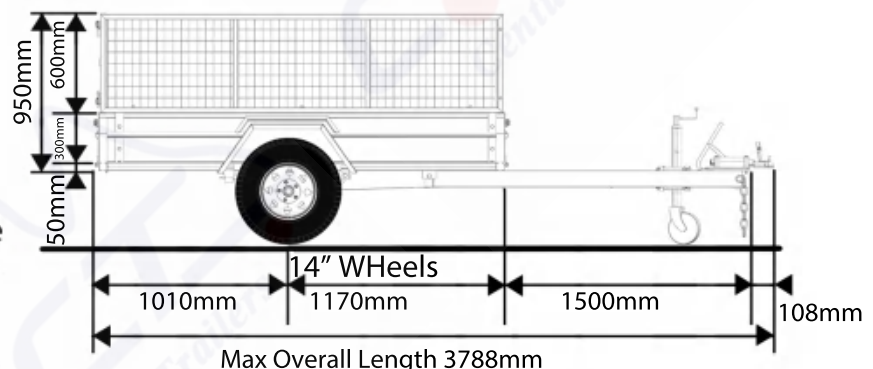

PH 07-3195 0404

706 Beaudesert Road, Rocklea 4106

sales@centurytrailers.com.au

Trading Hours: Mon - Fri: 9:00 am - 5:00 pm Saturday: 9:00 am - 1:00pm

7x4 Premium HD Box Trailer ATM 1400kg

Specifications:

- ATM: 1400kg
- Tare: 365kg(Exclude the weight of the cage)
- Capacity: 1035kg
- Internal Trailer Size:
2100mm x 1230mm x 300mm
- Side: 300mm High, Fully Welded
- Drawbar: 1600mm, 100mmx50mm RHS
- Hot Dipped Galvanised
- Fully Welded Body & Chassis
- Removable Front and Rear Drop Down Gates
- Welded Ladder Racks Holders
- 6 Locking Points On Drawbar
- Flooring: Checker Plate Floor
- Tie Down Rails All Around
- Better Structure Support
50mm x 50mm SHS Support Beams
From Left To Right & 40mm x 40mm SHS
Support Beams From Front To Back
- Step-up Platforms On Both Sides
- Axle: Single Axle, 50mm Round Solid Axle
- Brake: Menchanic Disc
- Springs: 45mm 9 Leaf 6mm Eye To Eye
- Wheel Size: 14"
- Tyre Size: 185/14
- Coupling: 50mm 2000kg Over-ride
- Jockey Wheel: 8" Swing up
- Light: Tail Light, LED
- Plug: 7 Pin, Flat/ Small Round/ Big Round
- 1 Year Limited Warranty

Top view

Side view

Optional Extras/ Upgrades:

- Spare Wheel
- Mounting Spare Wheel Holder
- Removable 600mm/ 900mm Cage
- Heavy Duty Mesh Ramp Door
- Canvas Cover For 600mm Or 900mm Cage
- Ladder Racks For 600mm Or 900mm Cage
- Tool Box
- Mower Pad