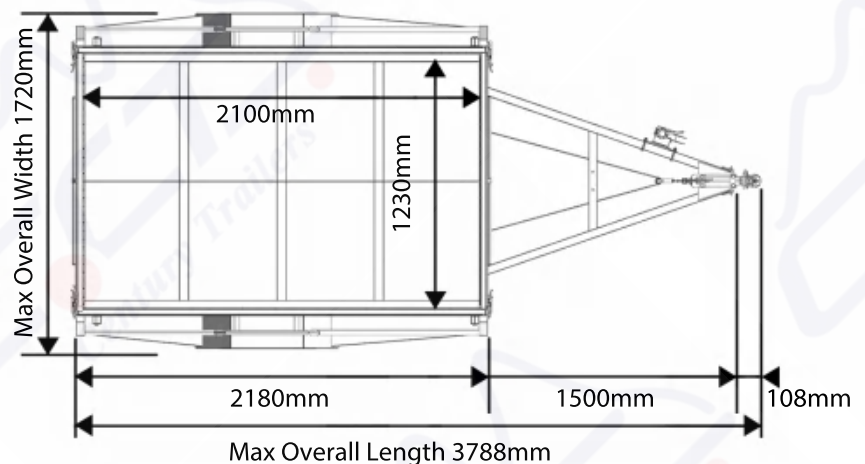

PH 07-3195 0404

706 Beaudesert Road, Rocklea 4106

sales@centurytrailers.com.au

Trading Hours: Mon - Fri: 9:00 am - 5:00 pm Saturday: 9:00 am - 1:00pm

7x4 Premium HD Box Trailer ATM 1400kg

Specifications:

- ATM: 1400kg
- Tare: 365kg(Exclude the weight of the cage)
- Capacity: 1035kg
- Internal Trailer Size:
2100mm x 1230mm x 300mm
- Side: 300mm High, Fully Welded
- Drawbar: 1600mm, 100mmx50mm RHS
- Hot Dipped Galvanised
- Fully Welded Body & Chassis
- Removable Front and Rear Drop Down Gates
- Welded Ladder Racks Holders
- 6 Locking Points On Drawbar
- Flooring: Checker Plate Floor
- Tie Down Rails All Around
- Better Structure Support
50mm x 50mm SHS Support Beams
From Left To Right & 40mm x 40mm SHS
Support Beams From Front To Back
- Step-up Platforms On Both Sides
- Axle: Single Axle, 50mm Round Solid Axle
- Brake: Menchanic Disc
- Springs: 45mm 9 Leaf 6mm Eye To Eye
- Wheel Size: 14"
- Tyre Size: 185/14
- Coupling: 50mm 2000kg Over-ride
- Jockey Wheel: 8" Swing up
- Light: Tail Light, LED
- Plug: 7 Pin, Flat/ Small Round/ Big Round
- 1 Year Limited Warranty

Top view

Side view

Optional Extras/ Upgrades:

- Spare Wheel
- Mounting Spare Wheel Holder
- Removable 600mm/ 900mm Cage
- Heavy Duty Mesh Ramp Door
- Canvas Cover For 600mm Or 900mm Cage
- Ladder Racks For 600mm Or 900mm Cage
- Tool Box
- Mower Pad