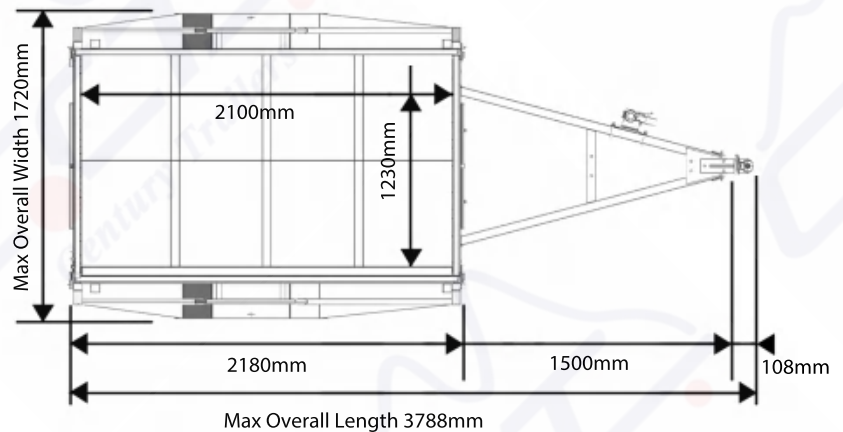

PH 07-3195 0404

706 Beaudesert Road, Rocklea 4106

sales@centurytrailers.com.au

Trading Hours: Mon - Fri: 8:00 am - 5:00 pm Saturday: 9:00 am - 1:00pm

7x4 Premium HD Box Trailer ATM 750kg

Specifications:

- ATM: 750kg
- Tare: 326kg(Exclude cage)
- Capacity: 424kg
- Internal Trailer Size:
2100mm x 1230mm x 300mm
- Side: 300mm High, Fully Welded
- Drawbar: 1600mm, 100mmx50mm RHS
- Hot Dipped Galvanised
- Fully Welded Body & Chassis
- Removable Front and Rear Drop Down Gates
- Welded Ladder Racks Holders
- 6 Locking Points On Drawbar
- Flooring: Checker Plate Floor
- Tie Down Rails All Around
- Better Structure Support
50mm x 50mm SHS Support Beams
From Left To Right & 40mm x 40mm SHS
Support Beams From Front To Back
- Step-up Platforms On Both Sides
- Axle: Single Axle, 40mm Round Solid Axle
- Brake: None
- Springs: 45mm 7 Leaf 6mm Eye To Eye
- Wheel Size: 14"
- Tyre Size: 185/14
- Coupling: 50mm 2000kg
- Jockey Wheel: 6" Swing up
- Light: Tail Light, LED
- Plug: 7 Pin, Flat/ Small Round/ Big Round
- 1 Year Limited Warranty

Optional Extras/ Upgrades:

- Spare Wheel
- Mounting Spare Wheel Holder
- Removable 600mm/ 900mm Cage
- Heavy Duty Mesh Ramp Door
- Canvas Cover For 600mm Or 900mm Cage
- Ladder Racks For 600mm Or 900mm Cage
- Tool Box
- Mower Pad

Top view

Side view