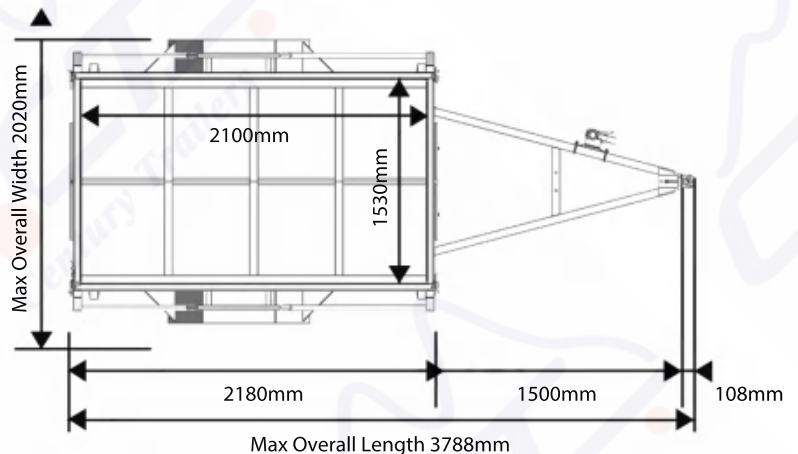

- ATM: 750kg
- Tare: 320kg(Exclude cage)
- Capacity: 430kg
- Internal Trailer Size:
2100mm x 1530mm x 300mm
- Side: 300mm High, Fully Welded
- Drawbar: 1600mm, 70mmx50mm RHS
- Hot Dipped Galvanised
- Fully Welded Body & Chassis
- Removable Front and Rear Drop Down Gates
- Welded Ladder Racks Holders
- 4 Locking Points On Drawbar
- Flooring: Checker Plate Floor
- Tie Down Rails All Around
- Better Structure Support
50mm x 50mm SHS Support Beams
From Left To Right & 40mm x 40mm SHS
Support Beams From Front To Back
- Step-up Platforms On Both Sides
- Axle: Single Axle, 40mm Round Solid Axle
- Brake: None
- Springs: 45mm 5 Leaf 6mm Eye To Eye
- Wheel Size: 14"
- Tyre Size: 185/14
- Coupling: 50mm 2000kg
- Jockey Wheel: 6" Swing up
- Light: Tail Light, LED
- Plug: 7 Pin, Flat/ Small Round/ Big Round
- 1 Year Limited Warranty

Top view

Side view