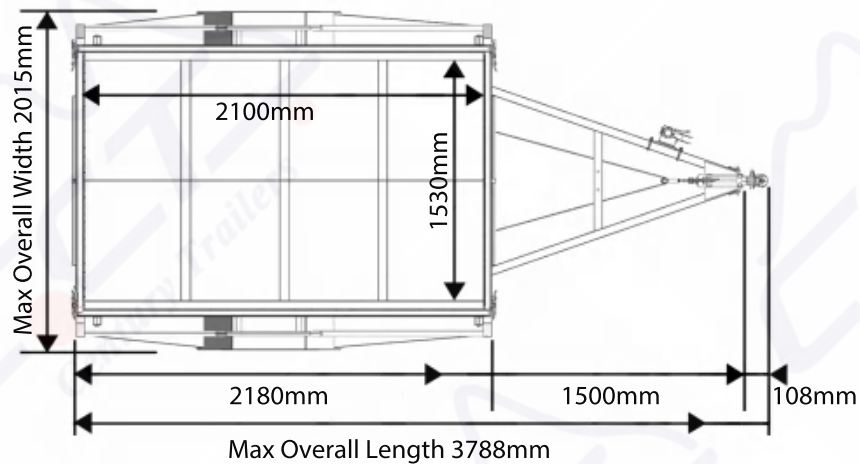

### Specifications:

- ATM: 1400kg
- Tare: 400kg(Exclude the weight of the cage)
- Capacity: 1000kg
- Internal Trailer Size:  
2100mm x 1530mm x 300mm
- Side: 300mm High, Fully Welded
- Drawbar: 1600mm, 100mmx50mm RHS
- Hot Dipped Galvanised
- Fully Welded Body & Chassis
- Removable Front and Rear Drop Down Gates
- Welded Ladder Racks Holders
- 6 Locking Points On Drawbar
- Flooring: Checker Plate Floor
- Tie Down Rails All Around
- Better Structure Support  
50mm x 50mm SHS Support Beams  
From Left To Right & 40mm x 40mm SHS  
Support Beams From Front To Back
- Step-up Platforms On Both Sides
- Axle: Single Axle, 50mm Round Solid Axle
- Brake: Mechanic Disc
- Springs: 45mm 9 Leaf 6mm Eye To Eye
- Wheel Size: 14"
- Tyre Size: 185/14
- Coupling: 50mm 2000kg Over-ride
- Jockey Wheel: 8" Swing up
- Light: Tail Light, LED
- Plug: 7 Pin, Flat/ Small Round/ Big Round
- 1 Year Limited Warranty

**Top view**

**Side view**