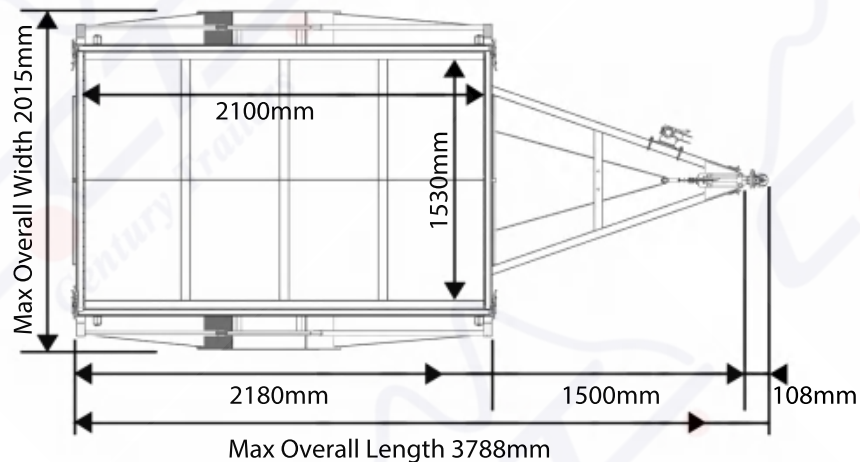

### Specifications:

- ATM: 750kg
- Tare: 358kg(Exclude cage)
- Capacity: 392kg
- Internal Trailer Size:  
2100mm x 1530mm x 300mm
- Side: 300mm High, Fully Welded
- Drawbar: 1600mm, 100mmx50mm RHS
- Hot Dipped Galvanised
- Fully Welded Body & Chassis
- Removable Front and Rear Drop Down Gates
- Welded Ladder Racks Holders
- 6 Locking Points On Drawbar
- Flooring: Checker Plate Floor
- Tie Down Rails All Around
- Better Structure Support  
50mm x 50mm SHS Support Beams  
From Left To Right & 40mm x 40mm SHS  
Support Beams From Front To Back
- Step-up Platforms On Both Sides
- Axle: Single Axle, 40mm Round Solid Axle
- Brake: None
- Springs: 45mm 7 Leaf 6mm Eye To Eye
- Wheel Size: 14"
- Tyre Size: 185/14
- Coupling: 50mm 2000kg
- Jockey Wheel: 6" Swing up
- Light: Tail Light, LED
- Plug: 7 Pin, Flat/ Small Round/ Big Round
- 1 Year Limited Warranty

**Top view**

**Side view**