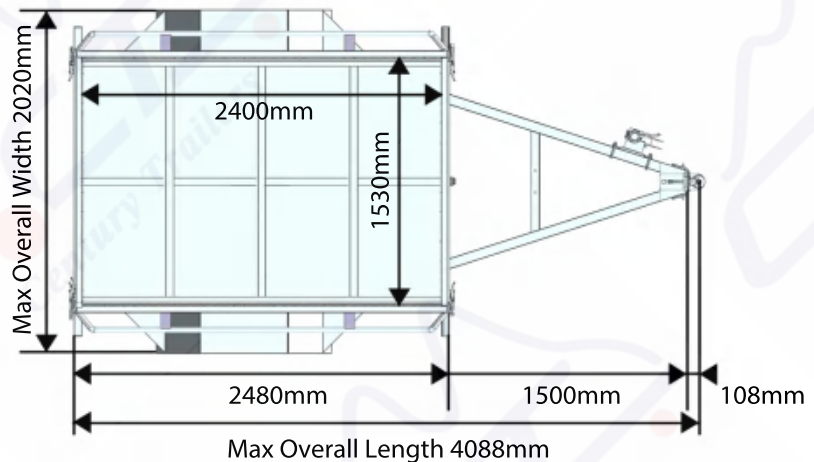

### Specifications:

- ATM: 750kg
- Tare: 335kg(Exclude cage)
- Capacity: 415kg
- Internal Trailer Size:  
2400mm x 1530mm x 300mm
- Side: 300mm High, Fully Welded
- Drawbar: 1600mm, 70mmx50mm RHS
- Hot Dipped Galvanised
- Fully Welded Body & Chassis
- Removable Front and Rear Drop Down Gates
- Welded Ladder Racks Holders
- 4 Locking Points On Drawbar
- Flooring: Checker Plate Floor
- Tie Down Rails All Around
- Better Structure Support  
50mm x 50mm SHS Support Beams  
From Left To Right & 40mm x 40mm SHS  
Support Beams From Front To Back
- Step-up Platforms On Both Sides
- Axle: Single Axle, 40mm Round Solid Axle
- Brake: None
- Springs: 45mm 5 Leaf 6mm Eye To Eye
- Wheel Size: 14"
- Tyre Size: 185/14
- Coupling: 50mm 2000kg
- Jockey Wheel: 6" Swing up
- Light: Tail Light, LED
- Plug: 7 Pin, Flat/ Small Round/ Big Round
- 1 Year Limited Warranty

**Top view**

**Side view**