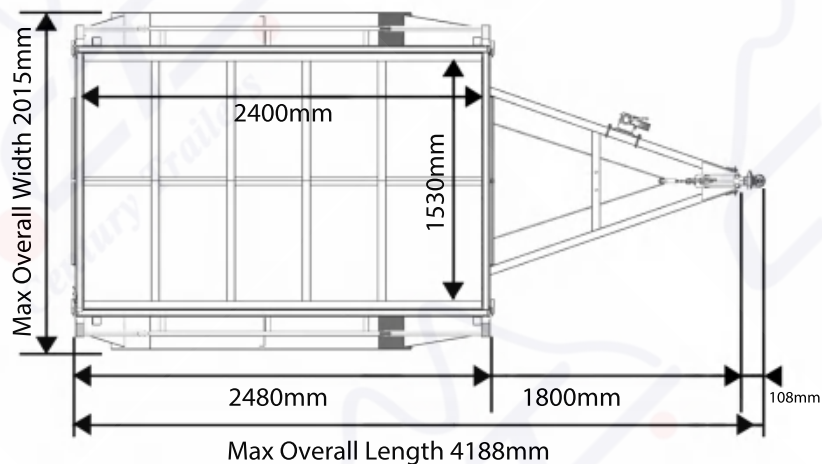

- ATM: 2000kg
- Tare: 530kg(Exclude cage)
- Capacity: 1470kg
- Internal Trailer Size:
2400mm x 1530mm x 300mm
- Side: 300mm High, Fully Welded
- Drawbar: 1900mm, 100mmx50mm RHS
- Hot Dipped Galvanised
- Fully Welded Body & Chassis
- Removable Front and Rear Drop Down Gates
- Welded Ladder Racks Holders
- 2 Heavy Duty Locking Points On Drawbar
- Flooring: Checker Plate Floor
- Tie Down Rails All Around
- 50mm x 50mm SHS Reinforced Under Floor
(From Left To Right & Front To Back)
- Fully Step-up Platforms On Both Sides
- Axle: Dual Axle, 50mm Round Solid Axle
- Brake: Mechanic/ Electric
- Springs: 60mm 6 Leaf 6mm Rocker Roller
- Wheel Size: 14"
- Tyre Size: 185/14
- Coupling: 50mm 2000kg Over-ride
- Jockey Wheel: 8" Swing up
- Light: Tail Light, LED
- Plug: 7 Pin, Flat/ Small Round/ Big Round
- 1 Year Limited Warranty

Top view

Side view

Optional Extras/ Upgrades:

- Spare Wheel
- Mounting Spare Wheel Holder
- Removable 600mm/ 900mm Cage
- Heavy Duty Mesh Ramp Door
- Canvas Cover For 600mm Or 900mm Cage
- Ladder Racks For 600mm Or 900mm Cage
- Tool Box
- Mower Pad