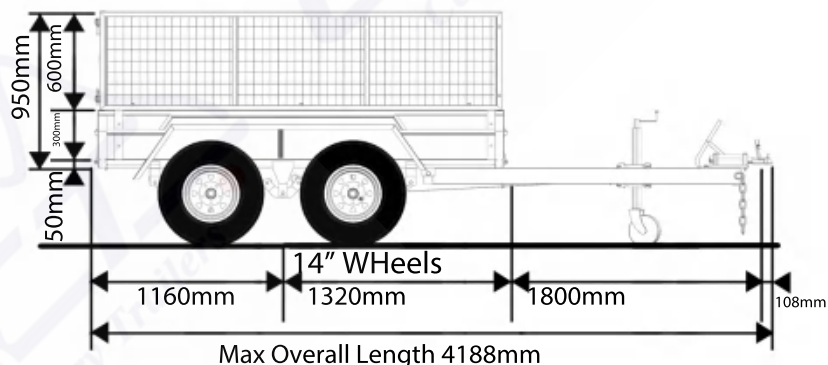

- ATM: 2000kg
- Tare: 530kg(Exclude cage)
- Capacity: 1470kg
- Internal Trailer Size:
2400mm x 1530mm x 300mm
- Side: 300mm High, Fully Welded
- Drawbar: 1900mm, 100mmx50mm RHS
- Hot Dipped Galvanised
- Fully Welded Body & Chassis
- Removable Front and Rear Drop Down Gates
- Welded Ladder Racks Holders
- 2 Heavy Duty Locking Points On Drawbar
- Flooring: Checker Plate Floor
- Tie Down Rails All Around
- 50mm x 50mm SHS Reinforced Under Floor
(From Left To Right & Front To Back)
- Fully Step-up Platforms On Both Sides
- Axle: Dual Axle, 50mm Round Solid Axle
- Brake: Mechanic/ Electric
- Springs: 60mm 6 Leaf 6mm Rocker Roller
- Wheel Size: 14"
- Tyre Size: 185/14
- Coupling: 50mm 2000kg Over-ride
- Jockey Wheel: 8" Swing up
- Light: Tail Light, LED
- Plug: 7 Pin, Flat/ Small Round/ Big Round
- 1 Year Limited Warranty

Top view

Side view

Optional Extras/ Upgrades:

- Spare Wheel
- Mounting Spare Wheel Holder
- Removable 600mm/ 900mm Cage
- Heavy Duty Mesh Ramp Door
- Canvas Cover For 600mm Or 900mm Cage
- Ladder Racks For 600mm Or 900mm Cage
- Tool Box
- Mower Pad