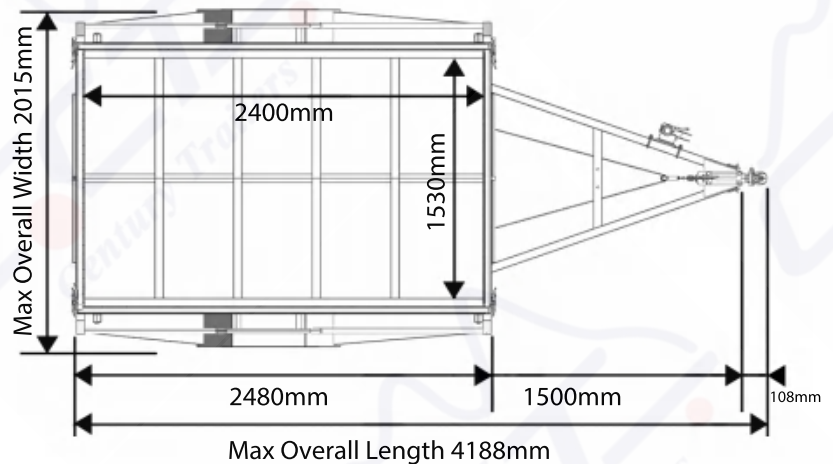

PH 07-3195 0404
 706 BEAUDESERT ROAD, ROCKLEA
 sales@centurytrailers.com.au

Trading Hours: Mon - Fri: 8:00 am - 5:00 pm Saturday: 9:00 am - 1:00pm

8x5 Premium HD Box Trailer ATM 1400kg

Specifications:

- ATM: 1400kg
- Tare: 420kg(Exclude the weight of the cage)
- Capacity: 980kg
- Internal Trailer Size:
2400mm x 1530mm x 300mm
- Side: 300mm High, Fully Welded
- Drawbar: 1600mm, 100mmx50mm RHS
- Hot Dipped Galvanised
- Fully Welded Body & Chassis
- Removable Front and Rear Drop Down Gates
- Welded Ladder Racks Holders
- 6 Locking Points On Drawbar
- Flooring: Checker Plate Floor
- Tie Down Rails All Around
- Better Structure Support
50mm x 50mm SHS Support Beams
From Left To Right & 40mm x 40mm SHS
Support Beams From Front To Back
- Step-up Platforms On Both Sides
- Axle: Single Axle, 50mm Round Solid Axle
- Brake: Menchanic Disc
- Springs: 45mm 9 Leaf 6mm Eye To Eye
- Wheel Size: 14"
- Tyre Size: 185/14
- Coupling: 50mm 2000kg Over-ride
- Jockey Wheel: 8" Swing up
- Light: Tail Light, LED
- Plug: 7 Pin, Flat/ Small Round/ Big Round
- 1 Year Limited Warranty

Top view

Side view

Optional Extras/ Upgrades:

- Spare Wheel
- Mounting Spare Wheel Holder
- Removable 600mm/ 900mm Cage
- Heavy Duty Mesh Ramp Door
- Canvas Cover For 600mm Or 900mm Cage
- Ladder Racks For 600mm Or 900mm Cage
- Tool Box
- Mower Pad