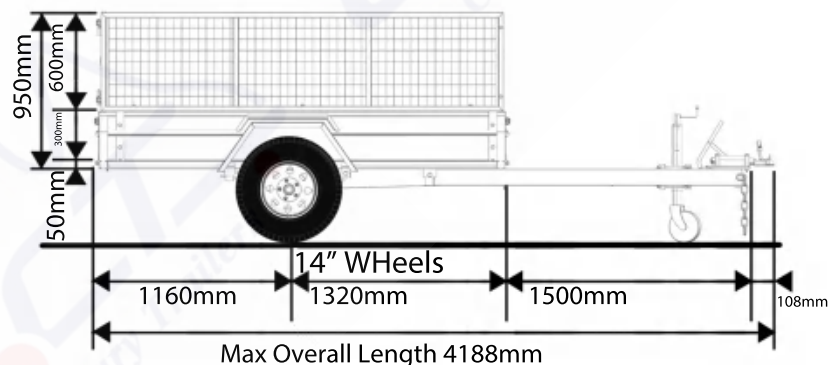

PH 07-3195 0404
 706 BEAUDESERT ROAD, ROCKLEA
 sales@centurytrailers.com.au

Trading Hours: Mon - Fri: 8:00 am - 5:00 pm Saturday: 9:00 am - 1:00pm

8x5 Premium HD Box Trailer ATM 1400kg

Specifications:

- ATM: 1400kg
- Tare: 420kg(Exclude the weight of the cage)
- Capacity: 980kg
- Internal Trailer Size:
2400mm x 1530mm x 300mm
- Side: 300mm High, Fully Welded
- Drawbar: 1600mm, 100mmx50mm RHS
- Hot Dipped Galvanised
- Fully Welded Body & Chassis
- Removable Front and Rear Drop Down Gates
- Welded Ladder Racks Holders
- 6 Locking Points On Drawbar
- Flooring: Checker Plate Floor
- Tie Down Rails All Around
- Better Structure Support
50mm x 50mm SHS Support Beams
From Left To Right & 40mm x 40mm SHS
Support Beams From Front To Back
- Step-up Platforms On Both Sides
- Axle: Single Axle, 50mm Round Solid Axle
- Brake: Menchanic Disc
- Springs: 45mm 9 Leaf 6mm Eye To Eye
- Wheel Size: 14"
- Tyre Size: 185/14
- Coupling: 50mm 2000kg Over-ride
- Jockey Wheel: 8" Swing up
- Light: Tail Light, LED
- Plug: 7 Pin, Flat/ Small Round/ Big Round
- 1 Year Limited Warranty

Top view

Side view

Optional Extras/ Upgrades:

- Spare Wheel
- Mounting Spare Wheel Holder
- Removable 600mm/ 900mm Cage
- Heavy Duty Mesh Ramp Door
- Canvas Cover For 600mm Or 900mm Cage
- Ladder Racks For 600mm Or 900mm Cage
- Tool Box
- Mower Pad