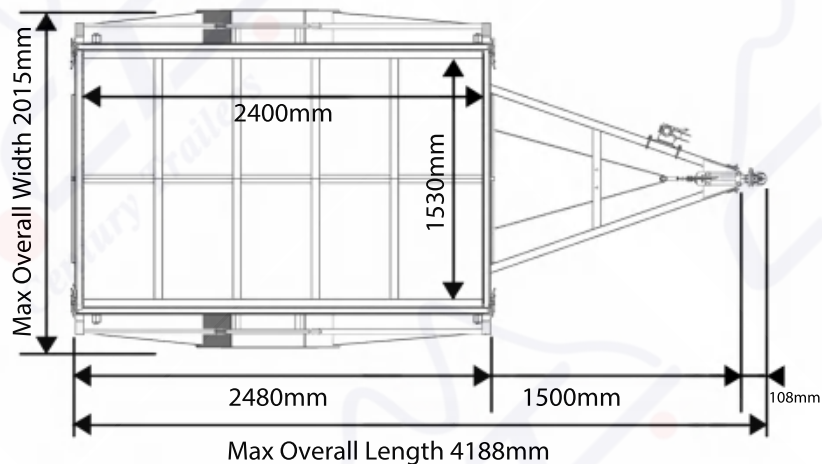

### Specifications:

- ATM: 750kg
- Tare: 376kg(Exclude cage)
- Capacity: 374kg
- Internal Trailer Size:  
2400mm x 1530mm x 300mm
- Side: 300mm High, Fully Welded
- Drawbar: 1600mm, 100mmx50mm RHS
- Hot Dipped Galvanised
- Fully Welded Body & Chassis
- Removable Front and Rear Drop Down Gates
- Welded Ladder Racks Holders
- 6 Locking Points On Drawbar
- Flooring: Checker Plate Floor
- Tie Down Rails All Around
- Better Structure Support  
50mm x 50mm SHS Support Beams  
From Left To Right & 40mm x 40mm SHS  
Support Beams From Front To Back
- Step-up Platforms On Both Sides
- Axle: Single Axle, 40mm Round Solid Axle
- Brake: None
- Springs: 45mm 7 Leaf 6mm Eye To Eye
- Wheel Size: 14"
- Tyre Size: 185/14
- Coupling: 50mm 2000kg
- Jockey Wheel: 6" Swing up
- Light: Tail Light, LED
- Plug: 7 Pin, Flat/ Small Round/ Big Round
- 1 Year Limited Warranty

**Top view**

**Side view**