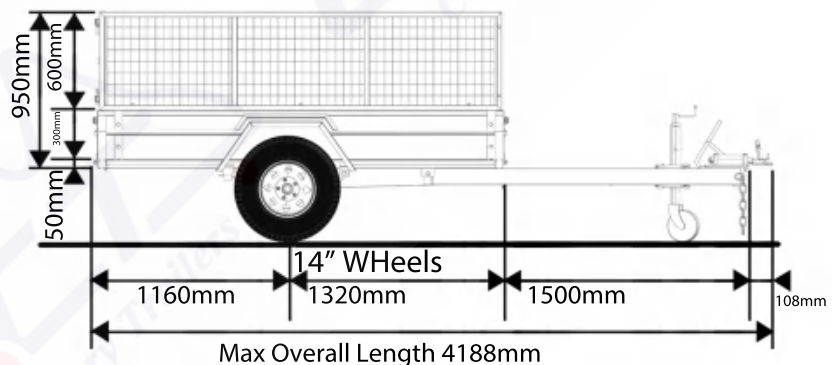

### Specifications:

- ATM: 1400kg
- Tare: 450kg(Exclude the weight of the cage)
- Capacity: 950kg
- Internal Trailer Size:  
2400mm x 1830mm x 300mm
- Side: 300mm High, Fully Welded
- Drawbar: 1600mm, 100mmx50mm RHS
- Hot Dipped Galvanised
- Fully Welded Body & Chassis
- Removable Front and Rear Drop Down Gates
- Welded Ladder Racks Holders
- 6 Locking Points On Drawbar
- Flooring: Checker Plate Floor
- Tie Down Rails All Around
- Better Structure Support  
50mm x 50mm SHS Support Beams  
From Left To Right & 40mm x 40mm SHS  
Support Beams From Front To Back
- Step-up Platforms On Both Sides
- Axle: Single Axle, 50mm Round Solid Axle
- Brake: Menchanic Disc
- Springs: 45mm 9 Leaf 6mm Eye To Eye
- Wheel Size: 14"
- Tyre Size: 185/14
- Coupling: 50mm 2000kg Over-ride
- Jockey Wheel: 8" Swing up
- Light: Tail Light & Side Maker, LED
- Plug: 7 Pin, Flat/ Small Round/ Big Round
- 1 Year Limited Warranty

**Top view**

**Side view**