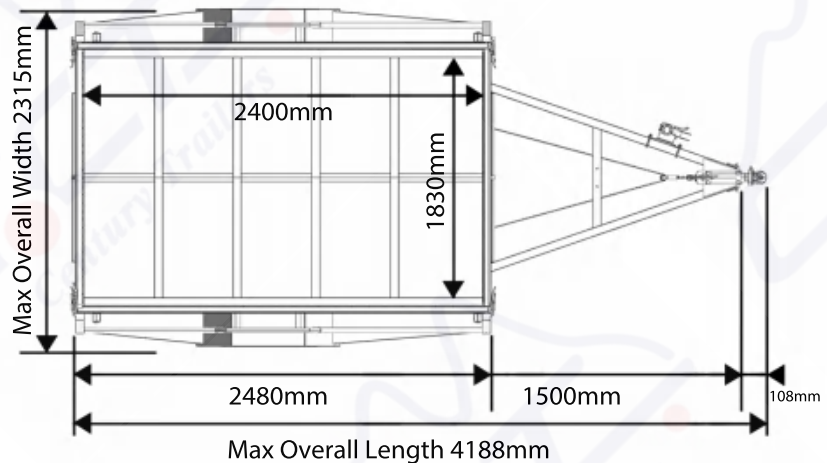

Top view

Side view