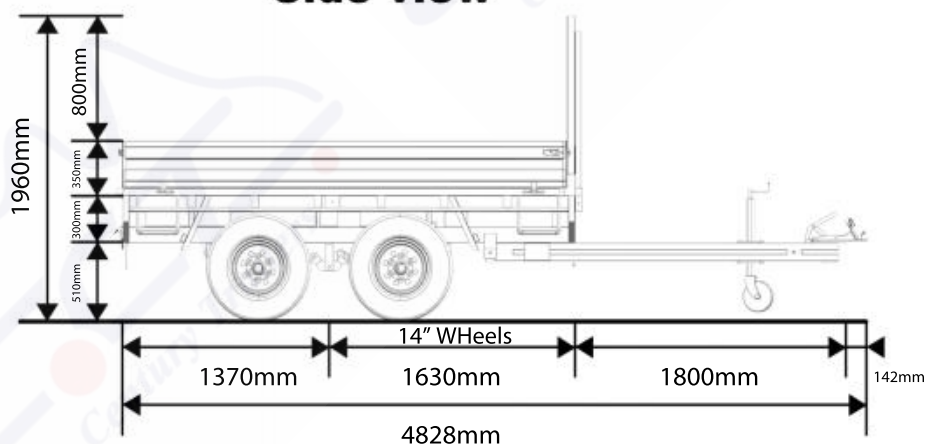

PH 07-3195 0404

706 Beaudesert Road, Rocklea 4106

sales@centurytrailers.com.au

Trading Hours: Mon - Fri: 9:00 am - 5:00 pm Saturday: 9:00 am - 1:00pm

10×6 Flat Top Trailer 3500kg

Specifications:

- ATM: 3500kg
- Tare: 915kg
- Capacity: 2585kg
- Internal Trailer Size: 2920mm x 1720mm x 300mm
- Drawbar: 1900mm, 120mm x 52mm Structure C Chanel
- Hot Dipped Galvanised
- Fully Welded Body & Chassis
- Removable Side and Rear Drop Down Gates
- 2m 2Ton Under Body Slide Loading Ramps
- Flooring: Checker Plate Floor
- Tie Down Rails
- Axle: Dual Axle, 50mm Round Solid Axle
- Brake: 12" Electric Drum On Four Wheels
- Springs: 60mm 7 Leaf 7mm Rocker Roller
- Wheel Size: 15"
- Tyre Size: 195/R15C
- Coupling: 50mm 3500kg
- Jockey Wheel: 8" Swing up
- Light: 12V-24V, LED
- Plug: 7 Pin, Flat/ Small Round/ Big Round
- 1 Year Limited Warranty

Top view

Side view

Optional Extras/ Upgrades:

- Spare Wheel
- Mounting Spare Wheel Holder
- Tool Box
- Mower Pad