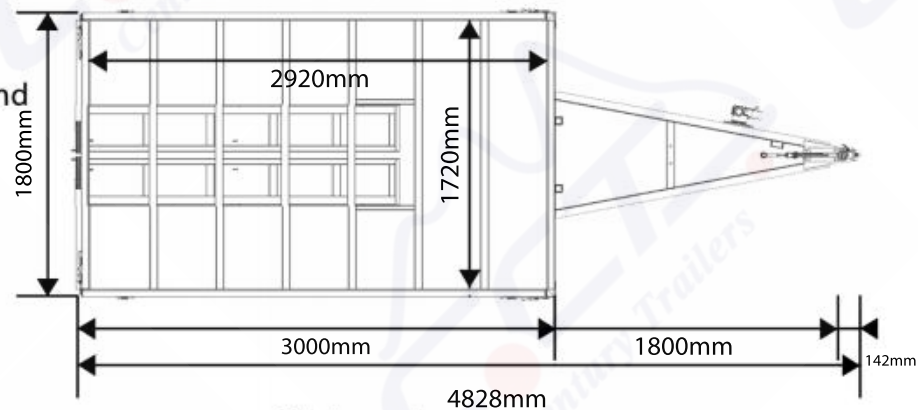

PH 07-3195 0404

706 Beaudesert Road, Rocklea 4106

sales@centurytrailers.com.au

Trading Hours: Mon - Fri: 9:00 am - 5:00 pm Saturday: 9:00 am - 1:00pm

10×6 Flat Top Trailer 3500kg

Specifications:

- ATM: 3500kg
- Tare: 915kg
- Capacity: 2585kg
- Internal Trailer Size: 2920mm x 1720mm x 300mm
- Drawbar: 1900mm, 120mm x 52mm Structure C Chanel
- Hot Dipped Galvanised
- Fully Welded Body & Chassis
- Removable Side and Rear Drop Down Gates
- 2m 2Ton Under Body Slide Loading Ramps
- Flooring: Checker Plate Floor
- Tie Down Rails
- Axle: Dual Axle, 50mm Round Solid Axle
- Brake: 12" Electric Drum On Four Wheels
- Springs: 60mm 7 Leaf 7mm Rocker Roller
- Wheel Size: 15"
- Tyre Size: 195/R15C
- Coupling: 50mm 3500kg
- Jockey Wheel: 8" Swing up
- Light: 12V-24V, LED
- Plug: 7 Pin, Flat/ Small Round/ Big Round
- 1 Year Limited Warranty

Top view

Optional Extras/ Upgrades:

- Spare Wheel
- Mounting Spare Wheel Holder
- Tool Box
- Mower Pad