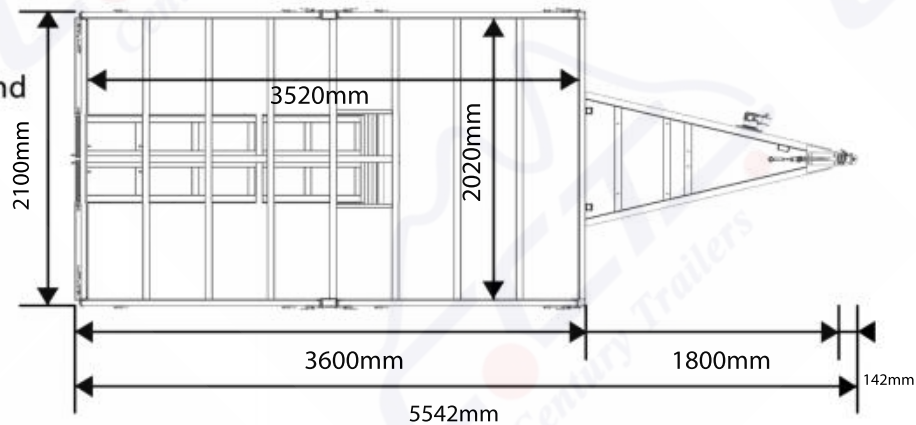

Top view

Side view