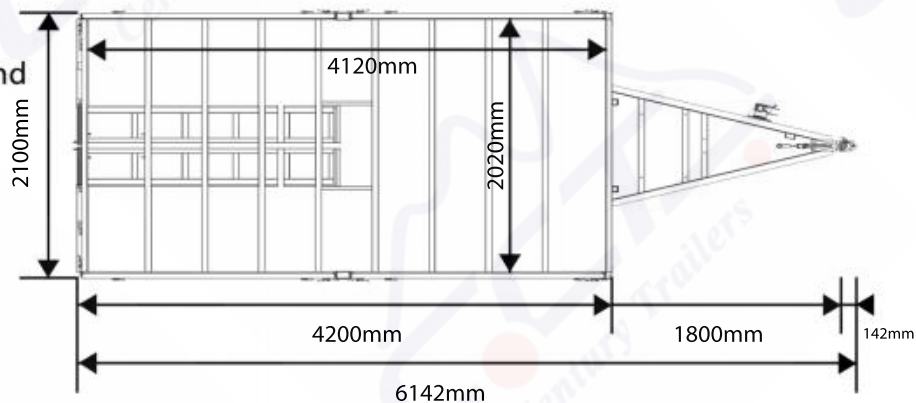

PH 07-3195 0404

706 Beaudesert Road, Rocklea 4106

sales@centurytrailers.com.au

Trading Hours: Mon - Fri: 9:00 am - 5:00 pm Saturday: 9:00 am - 1:00pm

14x7 Flat Top Trailer 3500kg

Specifications:

- ATM: 3500kg
- Tare: 1085kg
- Capacity: 2415kg
- Internal Trailer Size: 4120mm x 2020mm x 300mm
- Drawbar: 1900mm, 120mm x 52mm Structure C Chanel
- Hot Dipped Galvanised
- Fully Welded Body & Chassis
- Removable Side and Rear Drop Down Gates
- 2m 2Ton Under Body Slide Loading Ramps
- Flooring: Checker Plate Floor
- Tie Down Rails
- Axle: Dual Axle, 50mm Round Solid Axle
- Brake: 12" Electric Drum On Four Wheels
- Springs: 60mm 7 Leaf 7mm Rocker Roller
- Wheel Size: 15"
- Tyre Size: 195/R15C
- Coupling: 50mm 3500kg
- Jockey Wheel: 8" Swing up
- Light: 12V-24V, LED
- Plug: 7 Pin, Flat/ Small Round/ Big Round
- 1 Year Limited Warranty

Optional Extras/ Upgrades:

- Spare Wheel
- Mounting Spare Wheel Holder
- Tool Box
- Mower Pad

Top view

Side view