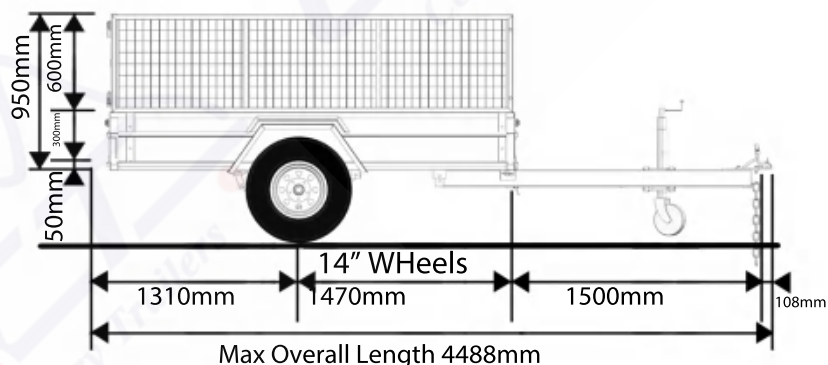

Side view

Optional Extras/ Upgrades:

- Spare Wheel
- Mounting Spare Wheel Holder
- Removable 600mm/ 900mm Cage
- Heavy Duty Mesh Ramp Door
- Canvas Cover For 600mm Or 900mm Cage
- Ladder Racks For 600mm Or 900mm Cage
- Tool Box
- Mower Pad