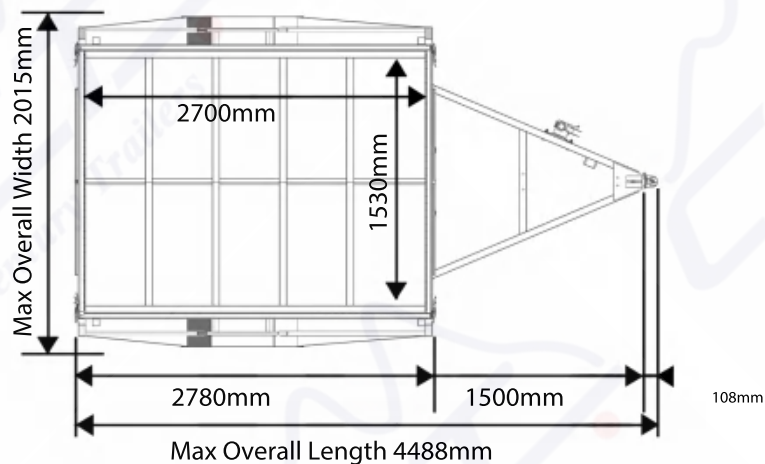

PH 07-3195 0404
706 BEAUDESERT ROAD, ROCKLEA
sales@centurytrailers.com.au

Trading Hours: Mon - Fri: 8:00 am - 5:00 pm Saturday: 9:00 am - 1:00pm

9x5 Premium HD Box Trailer ATM 1400kg

Specifications:

- ATM: 1400kg
- Tare: 440kg(Exclude the weight of the cage)
- Capacity: 960kg
- Internal Trailer Size:
  2700mm x 1530mm x 300mm
- Side: 300mm High, Fully Welded
- Drawbar: 1600mm, 100mmx50mm RHS
- Hot Dipped Galvanised
- Fully Welded Body & Chassis
- Removable Front and Rear Drop Down Gates
- Welded Ladder Racks Holders
- 6 Locking Points On Drawbar
- Flooring: Checker Plate Floor
- Tie Down Rails All Around
- Better Structure Support
  50mm x 50mm SHS Support Beams
  From Left To Right & 40mm x 40mm SHS
  Support Beams From Front To Back
- Step-up Platforms On Both Sides
- Axle: Single Axle, 50mm Round Solid Axle
- Brake: Menchanic Disc
- Springs: 45mm 9 Leaf 6mm Eye To Eye
- Wheel Size: 14"
- Tyre Size: 185/14
- Coupling: 50mm 2000kg Over-ride
- Jockey Wheel: 8" Swing up
- Light: Tail Light, LED
- Plug: 7 Pin, Flat/ Small Round/ Big Round
- 1 Year Limited Warranty

Top view

Side view

Optional Extras/ Upgrades:

- Spare Wheel
- Mounting Spare Wheel Holder
- Removable 600mm/ 900mm Cage
- Heavy Duty Mesh Ramp Door
- Canvas Cover For 600mm Or 900mm Cage
- Ladder Racks For 600mm Or 900mm Cage
- Tool Box
- Mower Pad