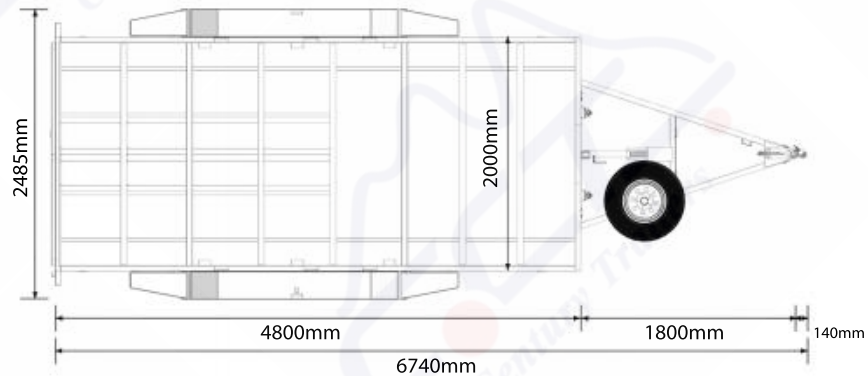

PH 07-3195 0404

706-718 BEAUDESERT ROAD, ROCKLEA, QLD 4106

sales@centurytrailers.com.au

Trading Hours: Mon - Fri: 9:00 am - 5:00 pm Saturday: 9:00 am - 1:00pm

15.7ft × 6.6ft Car Trailer 3000kg

Specifications:

- ATM: 3000kg
- Tare: 910kg
- Capacity: 2090kg
- Internal Trailer Size: 4800mm x 2000mm
- Drawbar: 1900mm, 100mm x 48mm Structure C Chanel
- Hot Dipped Galvanised
- Fully Welded Body & Chassis
- 1.68m 2Ton Under Body Slide Loading Ramps
- Flooring: Checker Plate Floor
- 8 × Tie Down Points
- Axle: Dual Axle, 50mm Round Solid Axle
- Brake: 10" Electric Drum On Four Wheels
- Springs: 60mm 7 Leaf 7mm Rocker Roller
- Wheel Size: 14"
- Tyre Size: 185/R14C
- Coupling: 50mm 3500kg
- Jockey Wheel: 8" Swing up
- Light: 12V-24V, LED
- Plug: 7 Pin, Flat/ Small Round/ Big Round
- 1 Year Limited Warranty

Optional Extras/ Upgrades:

- Spare Wheel And Holder
- Mounting Winch Holder
- Tool Box

Top view

Side view