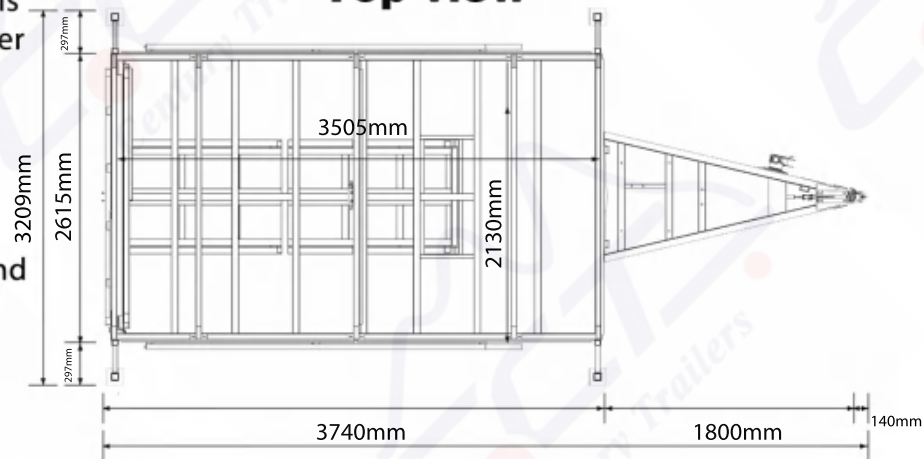

PH 07-3195 0404

706 Beaudesert Road, Rocklea 4106

sales@centurytrailers.com.au

Trading Hours: Mon - Fri: 9:00 am - 5:00 pm Saturday: 9:00 am - 1:00pm

12x7 CATTLE FLAT TOP TRAILER 3500kg

Specifications:

- ATM: 3500kg
- Tare: 1512kg
- Capacity: 1988kg
- Internal Trailer Size: 3505mm x 2130mm x 1833mm
- Drawbar: 1900mm, 120mm x 52mm Structure C Chanel
- Hot Dipped Galvanised
- Fully Welded Body & Chassis
- 2.5m multi-functional ramps With Two Rails
- Removable Crate Cage
- Jack-off system - Includes Four wind up jack legs
- Removable Front & Rear Gates
- Flooring: Checker Plate Floor
- Tie Down Rails
- Axle: Dual Axle, 50mm Round Solid Axle
- Brake: 12" Electric Drum On Four Wheels
- Springs: 60mm 7 Leaf 7mm Rocker Roller
- Wheel Size: 15"
- Tyre Size: 195/R15C
- Coupling: 50mm 3500kg
- Jockey Wheel: 8" Swing up
- Light: 12V-24V, LED
- Plug: 7 Pin, Flat/ Small Round/ Big Round
- 1 Year Limited Warranty

Top view

Optional Extras/ Upgrades:

- Spare Wheel
- Mounting Spare Wheel Holder

Side view