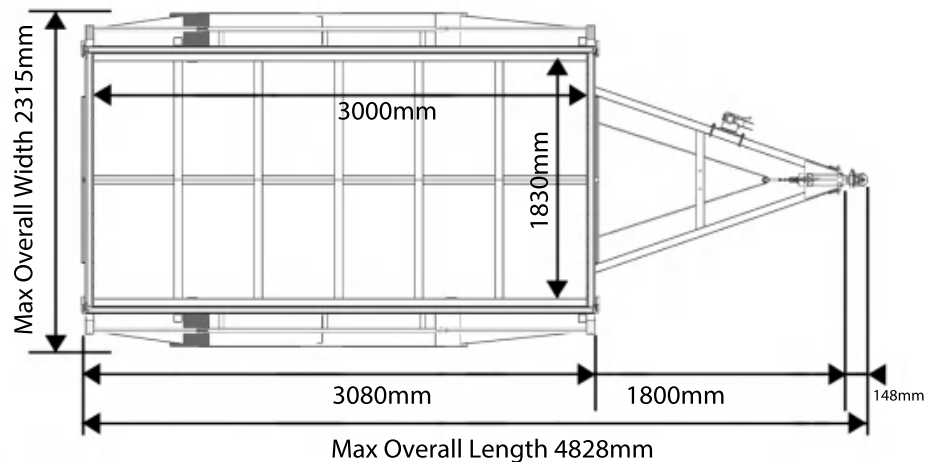

- ATM: 2000kg
- Tare: 625kg
- Capacity: 1375kg
- Internal Trailer Size:
3000mm x 1830mm x 300mm
- Side: 300mm High, Fully Welded
- Drawbar: 1900mm, 100mmx50mm RHS
- Hot Dipped Galvanised
- Fully Welded Body & Chassis
- Removable Front and Rear Drop Down Gates
- Welded Ladder Racks Holders
- 2 Heavy Duty Locking Points On Drawbar
- Flooring: Checker Plate Floor
- Tie Down Rails All Around
- 50mm x 50mm SHS Reinforced Under Floor (From Left To Right & Front To Back)
- Fully Step-up Platforms On Both Sides
- Axle: Dual Axle, 50mm Round Solid
- Brake: Mechanic/ Electric
- Springs: 60mm 6 Leaf 6mm Rocker Roller
- Wheel Size: 14"
- Tyre Size: 185/14
- Coupling: 50mm 2000kg Over-ride
- Jockey Wheel: 8" Swing up
- Light: Tail Light, Side Marker, LED
- Plug: 7 Pin, Flat/ Small Round/ Big Round
- 1 Year Limited Warranty

Top view

Side view

Optional Extras/ Upgrades:

- Spare Wheel
- Mounting Spare Wheel Holder
- Removable 600mm/ 900mm Cage
- Heavy Duty Mesh Ramp Door
- Canvas Cover For 600mm Or 900mm Cage
- Ladder Racks For 600mm Or 900mm Cage
- Tool Box
- Mower Pad