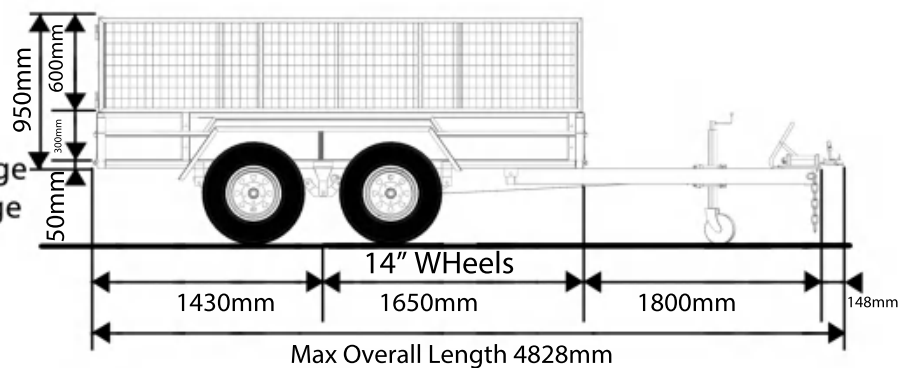

- ATM: 2000kg
- Tare: 625kg
- Capacity: 1375kg
- Internal Trailer Size:
3000mm x 1830mm x 300mm
- Side: 300mm High, Fully Welded
- Drawbar: 1900mm, 100mmx50mm RHS
- Hot Dipped Galvanised
- Fully Welded Body & Chassis
- Removable Front and Rear Drop Down Gates
- Welded Ladder Racks Holders
- 2 Heavy Duty Locking Points On Drawbar
- Flooring: Checker Plate Floor
- Tie Down Rails All Around
- 50mm x 50mm SHS Reinforced Under Floor (From Left To Right & Front To Back)
- Fully Step-up Platforms On Both Sides
- Axle: Dual Axle, 50mm Round Solid
- Brake: Mechanic/ Electric
- Springs: 60mm 6 Leaf 6mm Rocker Roller
- Wheel Size: 14"
- Tyre Size: 185/14
- Coupling: 50mm 2000kg Over-ride
- Jockey Wheel: 8" Swing up
- Light: Tail Light, Side Marker, LED
- Plug: 7 Pin, Flat/ Small Round/ Big Round
- 1 Year Limited Warranty

Top view

Side view

Optional Extras/ Upgrades:

- Spare Wheel
- Mounting Spare Wheel Holder
- Removable 600mm/ 900mm Cage
- Heavy Duty Mesh Ramp Door
- Canvas Cover For 600mm Or 900mm Cage
- Ladder Racks For 600mm Or 900mm Cage
- Tool Box
- Mower Pad