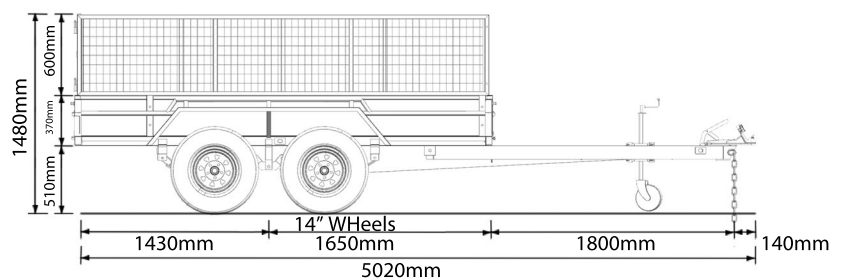

- ATM: 3200kg
- Tare: 660kg(Exclude cage)
- Capacity: 2540kg
- Internal Trailer Size:
3000mm x 1530mm x 300mm
- Side: 300mm High, Fully Welded
- Drawbar: 1900mm, 100mmx50mm RHS
- Hot Dipped Galvanised
- Fully Welded Body & Chassis
- Removable Front and Rear Drop Down Gates
- Welded Ladder Racks Holders
- 2 Heavy Duty Locking Points On Drawbar
- Flooring: Checker Plate Floor
- Tie Down Rails All Around
- 70mm x 50mm SHS Reinforced Under Floor (From Left To Right& Front To Back)
- Fully Step-up Platforms On Both Sides
- Axle: Dual Axle, 50mm Round Solid Axle With Parallel Bearings
- Brake: 10" Electric Drum On Four Wheels
- Springs: 60mm 7 Leaf 7mm Rocker Roller
- Wheel Size: 14"
- Tyre Size: 185/14
- Coupling: 50mm 3500kg Electric
- Jockey Wheel: 8" Swing up
- Light: Tail Light, LED
- Plug: 7 Pin, Flat/ Small Round/ Big Round
- 1 Year Limited Warranty

Top view

Side view

Optional Extras/ Upgrades:

- Spare Wheel
- Mounting Spare Wheel Holder
- Removable 600mm/ 900mm Cage
- Heavy Duty Mesh Ramp Door
- Canvas Cover For 600mm Or 900mm Cage
- Ladder Racks For 600mm Or 900mm Cage
- Tool Box
- Mower Pad