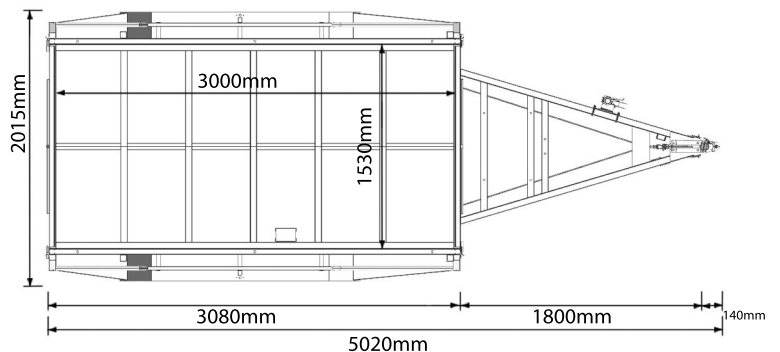

- ATM: 3200kg
- Tare: 660kg(Exclude cage)
- Capacity: 2540kg
- Internal Trailer Size:
3000mm x 1530mm x 300mm
- Side: 300mm High, Fully Welded
- Drawbar: 1900mm, 100mmx50mm RHS
- Hot Dipped Galvanised
- Fully Welded Body & Chassis
- Removable Front and Rear Drop Down Gates
- Welded Ladder Racks Holders
- 2 Heavy Duty Locking Points On Drawbar
- Flooring: Checker Plate Floor
- Tie Down Rails All Around
- 70mm x 50mm SHS Reinforced Under Floor (From Left To Right& Front To Back)
- Fully Step-up Platforms On Both Sides
- Axle: Dual Axle, 50mm Round Solid Axle With Parallel Bearings
- Brake: 10" Electric Drum On Four Wheels
- Springs: 60mm 7 Leaf 7mm Rocker Roller
- Wheel Size: 14"
- Tyre Size: 185/14
- Coupling: 50mm 3500kg Electric
- Jockey Wheel: 8" Swing up
- Light: Tail Light, LED
- Plug: 7 Pin, Flat/ Small Round/ Big Round
- 1 Year Limited Warranty

Top view

Side view

Optional Extras/ Upgrades:

- Spare Wheel
- Mounting Spare Wheel Holder
- Removable 600mm/ 900mm Cage
- Heavy Duty Mesh Ramp Door
- Canvas Cover For 600mm Or 900mm Cage
- Ladder Racks For 600mm Or 900mm Cage
- Tool Box
- Mower Pad