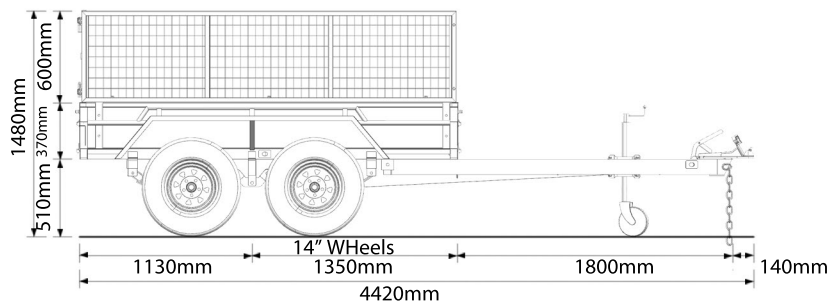

- ATM: 3200kg
- Tare: 615kg(Exclude cage)
- Capacity: 2585kg
- Internal Trailer Size:
2400mm x 1530mm x 300mm
- Side: 300mm High, Fully Welded
- Drawbar: 1900mm, 100mmx50mm RHS
- Hot Dipped Galvanised
- Fully Welded Body & Chassis
- Removable Front and Rear Drop Down Gates
- Welded Ladder Racks Holders
- 2 Heavy Duty Locking Points On Drawbar
- Flooring: Checker Plate Floor
- Tie Down Rails All Around
- 70mm x 50mm SHS Reinforced Under Floor
(From Left To Right& Front To Back)
- Fully Step-up Platforms On Both Sides
- Axle: Dual Axle, 50mm Round Solid Axle
With Parallel Bearings
- Brake: 10" Electric Drum On Four Wheels
- Springs: 60mm 7 Leaf 7mm Rocker Roller
- Wheel Size: 14"
- Tyre Size: 185/14
- Coupling: 50mm 3500kg Electric
- Jockey Wheel: 8" Swing up
- Light: Tail Light, LED
- Plug: 7 Pin, Flat/ Small Round/ Big Round
- 1 Year Limited Warranty

Top view

Side view

Optional Extras/ Upgrades:

- Spare Wheel
- Mounting Spare Wheel Holder
- Removable 600mm/ 900mm Cage
- Heavy Duty Mesh Ramp Door
- Canvas Cover For 600mm Or 900mm Cage
- Ladder Racks For 600mm Or 900mm Cage
- Tool Box
- Mower Pad