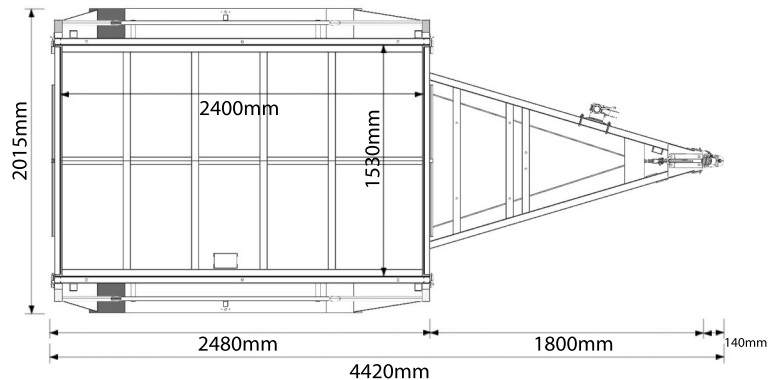

- ATM: 3200kg
- Tare: 615kg(Exclude cage)
- Capacity: 2585kg
- Internal Trailer Size:
2400mm x 1530mm x 300mm
- Side: 300mm High, Fully Welded
- Drawbar: 1900mm, 100mmx50mm RHS
- Hot Dipped Galvanised
- Fully Welded Body & Chassis
- Removable Front and Rear Drop Down Gates
- Welded Ladder Racks Holders
- 2 Heavy Duty Locking Points On Drawbar
- Flooring: Checker Plate Floor
- Tie Down Rails All Around
- 70mm x 50mm SHS Reinforced Under Floor
(From Left To Right& Front To Back)
- Fully Step-up Platforms On Both Sides
- Axle: Dual Axle, 50mm Round Solid Axle
With Parallel Bearings
- Brake: 10" Electric Drum On Four Wheels
- Springs: 60mm 7 Leaf 7mm Rocker Roller
- Wheel Size: 14"
- Tyre Size: 185/14
- Coupling: 50mm 3500kg Electric
- Jockey Wheel: 8" Swing up
- Light: Tail Light, LED
- Plug: 7 Pin, Flat/ Small Round/ Big Round
- 1 Year Limited Warranty

Top view

Side view

Optional Extras/ Upgrades:

- Spare Wheel
- Mounting Spare Wheel Holder
- Removable 600mm/ 900mm Cage
- Heavy Duty Mesh Ramp Door
- Canvas Cover For 600mm Or 900mm Cage
- Ladder Racks For 600mm Or 900mm Cage
- Tool Box
- Mower Pad